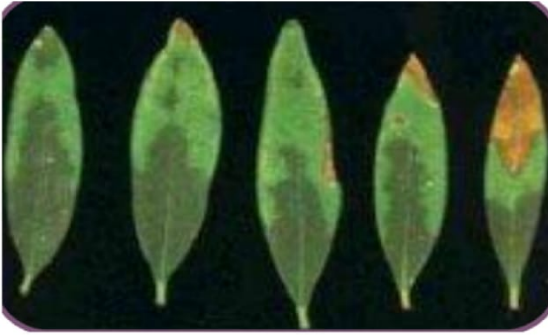

Nitrogen deficiency symptoms

- Small, yellowish leaves
- Poor shoot growth
- Sporadic bloom
- Poor fruit set

Potassium Deficiency Symptoms

Phosphorous Deficiency

Gradual P deficiency stages

Severe P deficiency